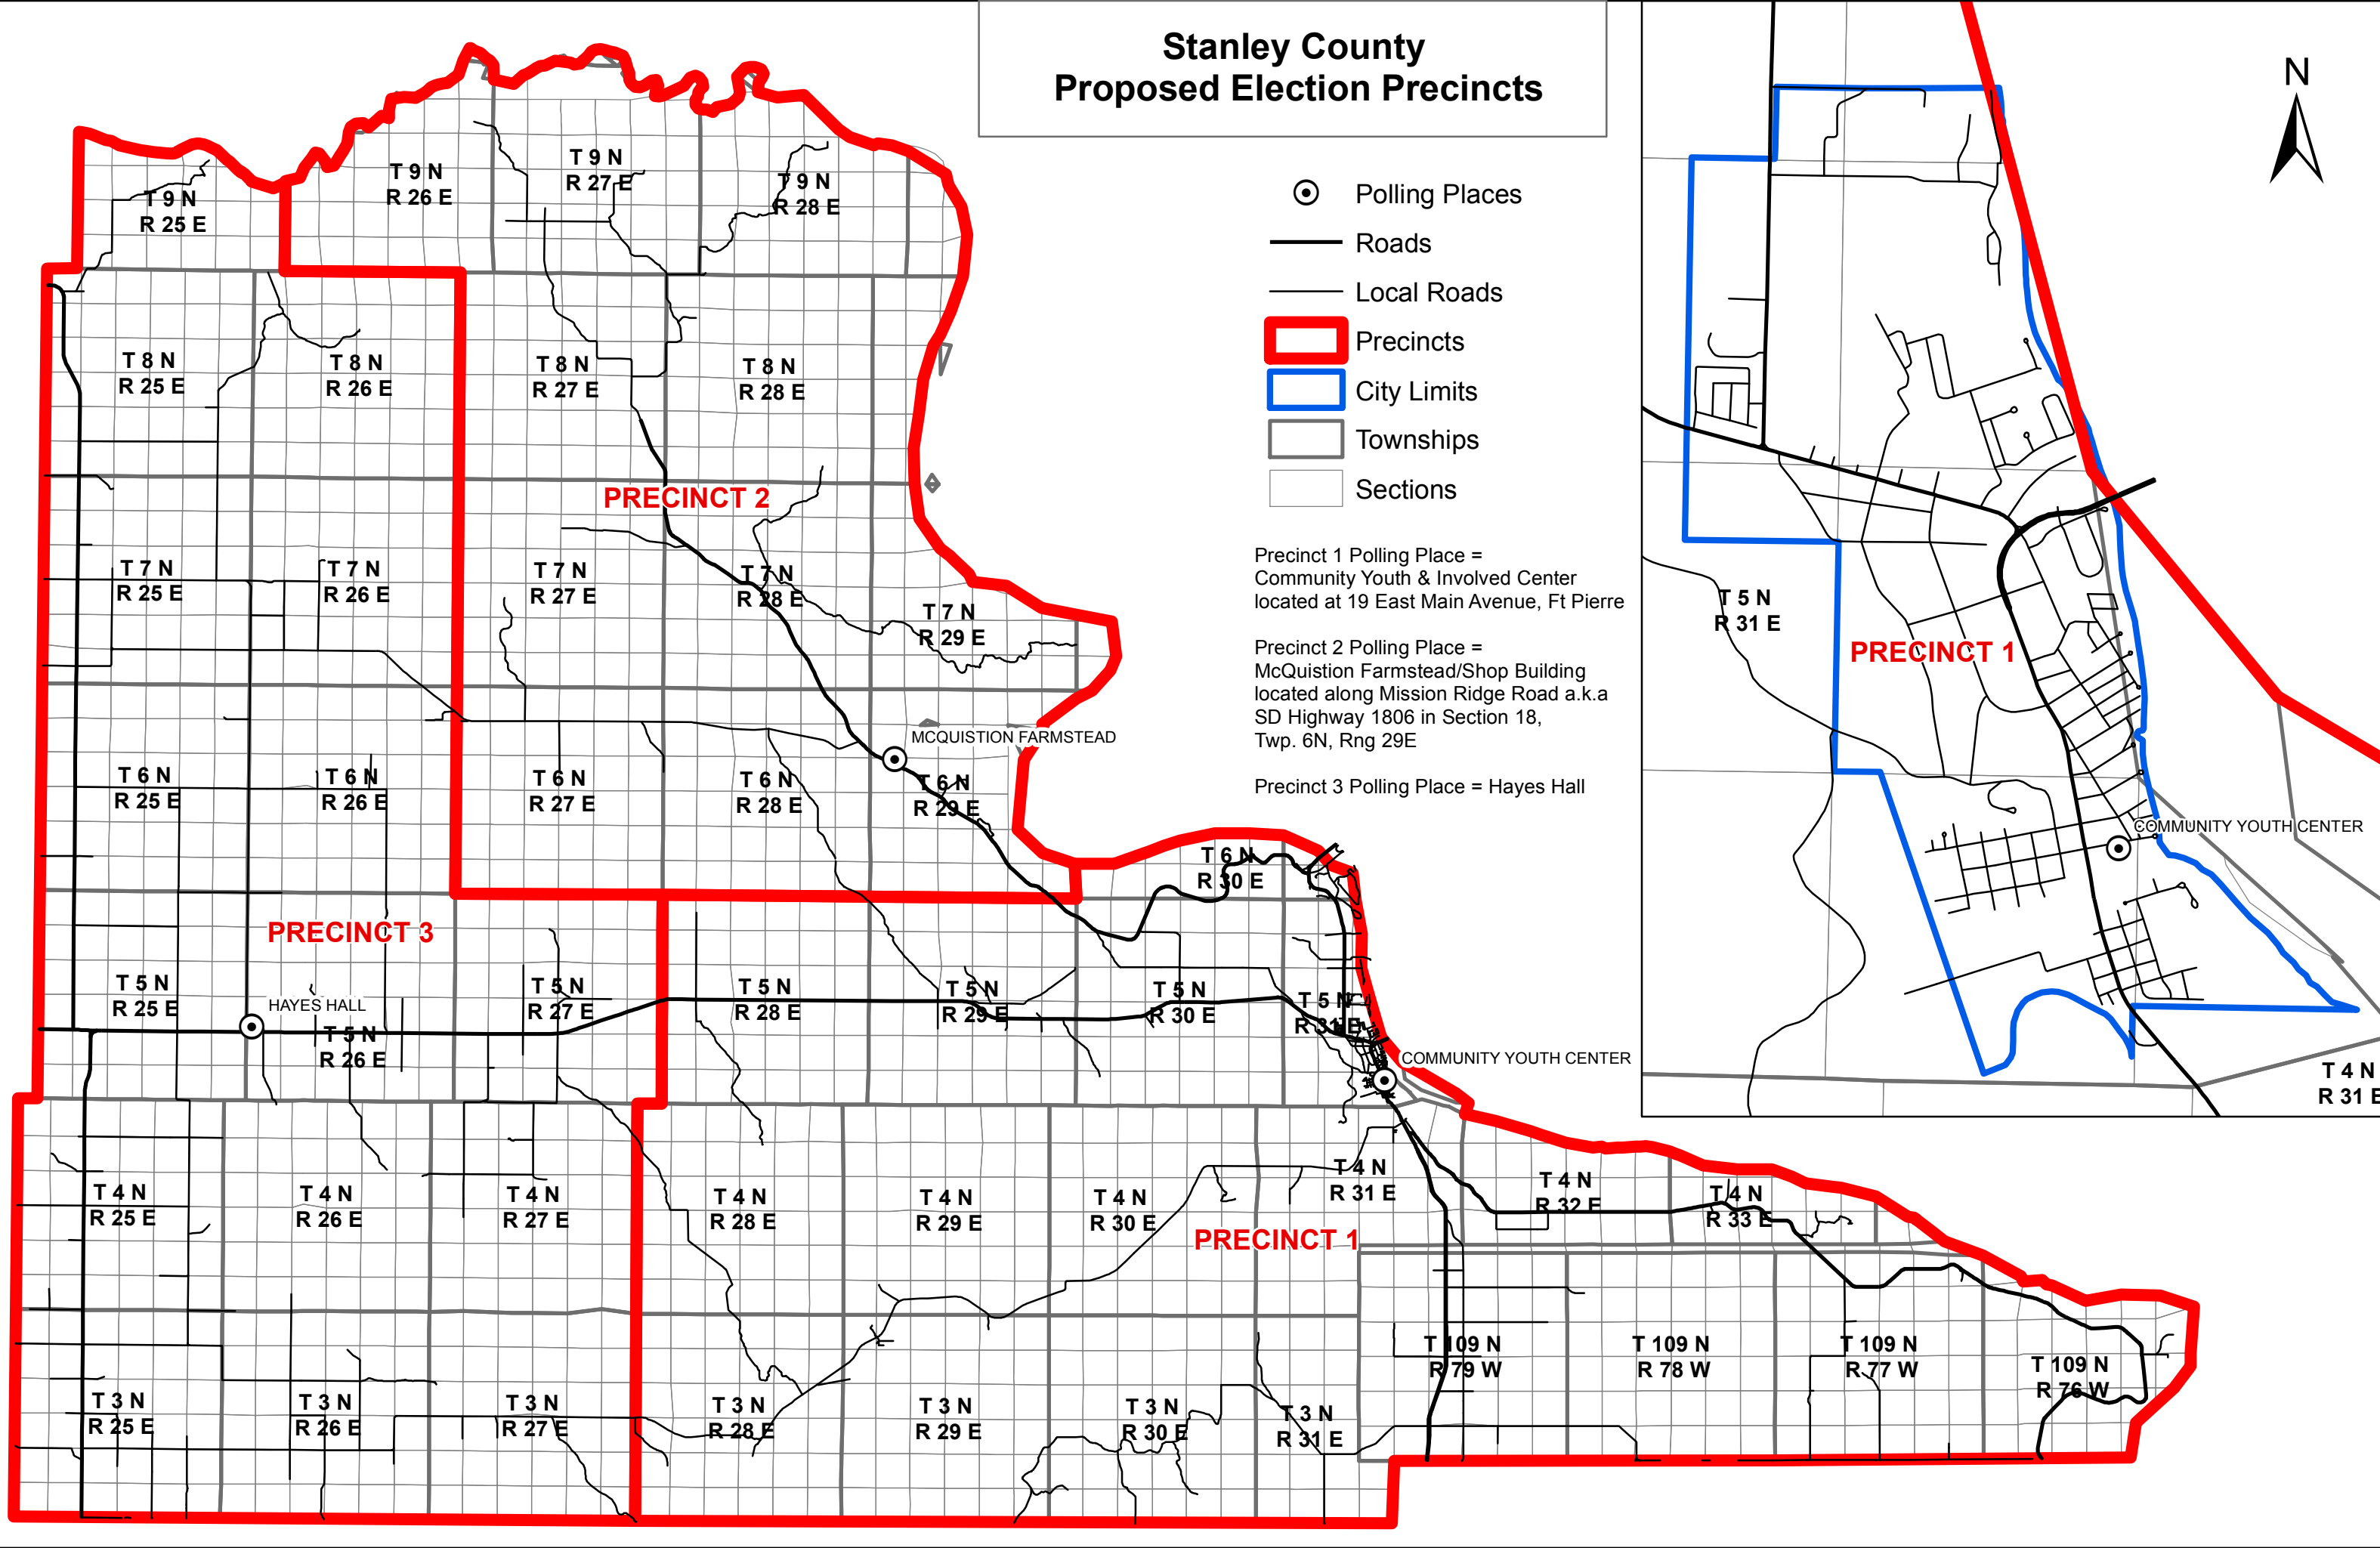

Stanley County Proposed Election Precincts

- ⊙ Polling Places
- Roads
- Local Roads
- ▭ Precincts
- ▭ City Limits
- ▭ Townships
- ▭ Sections

Precinct 1 Polling Place =
Community Youth & Involved Center
located at 19 East Main Avenue, Ft Pierre

Precinct 2 Polling Place =
McQuiston Farmstead/Shop Building
located along Mission Ridge Road a.k.a
SD Highway 1806 in Section 18,
Twp. 6N, Rng 29E

Precinct 3 Polling Place = Hayes Hall

PRECINCT 3

PRECINCT 2